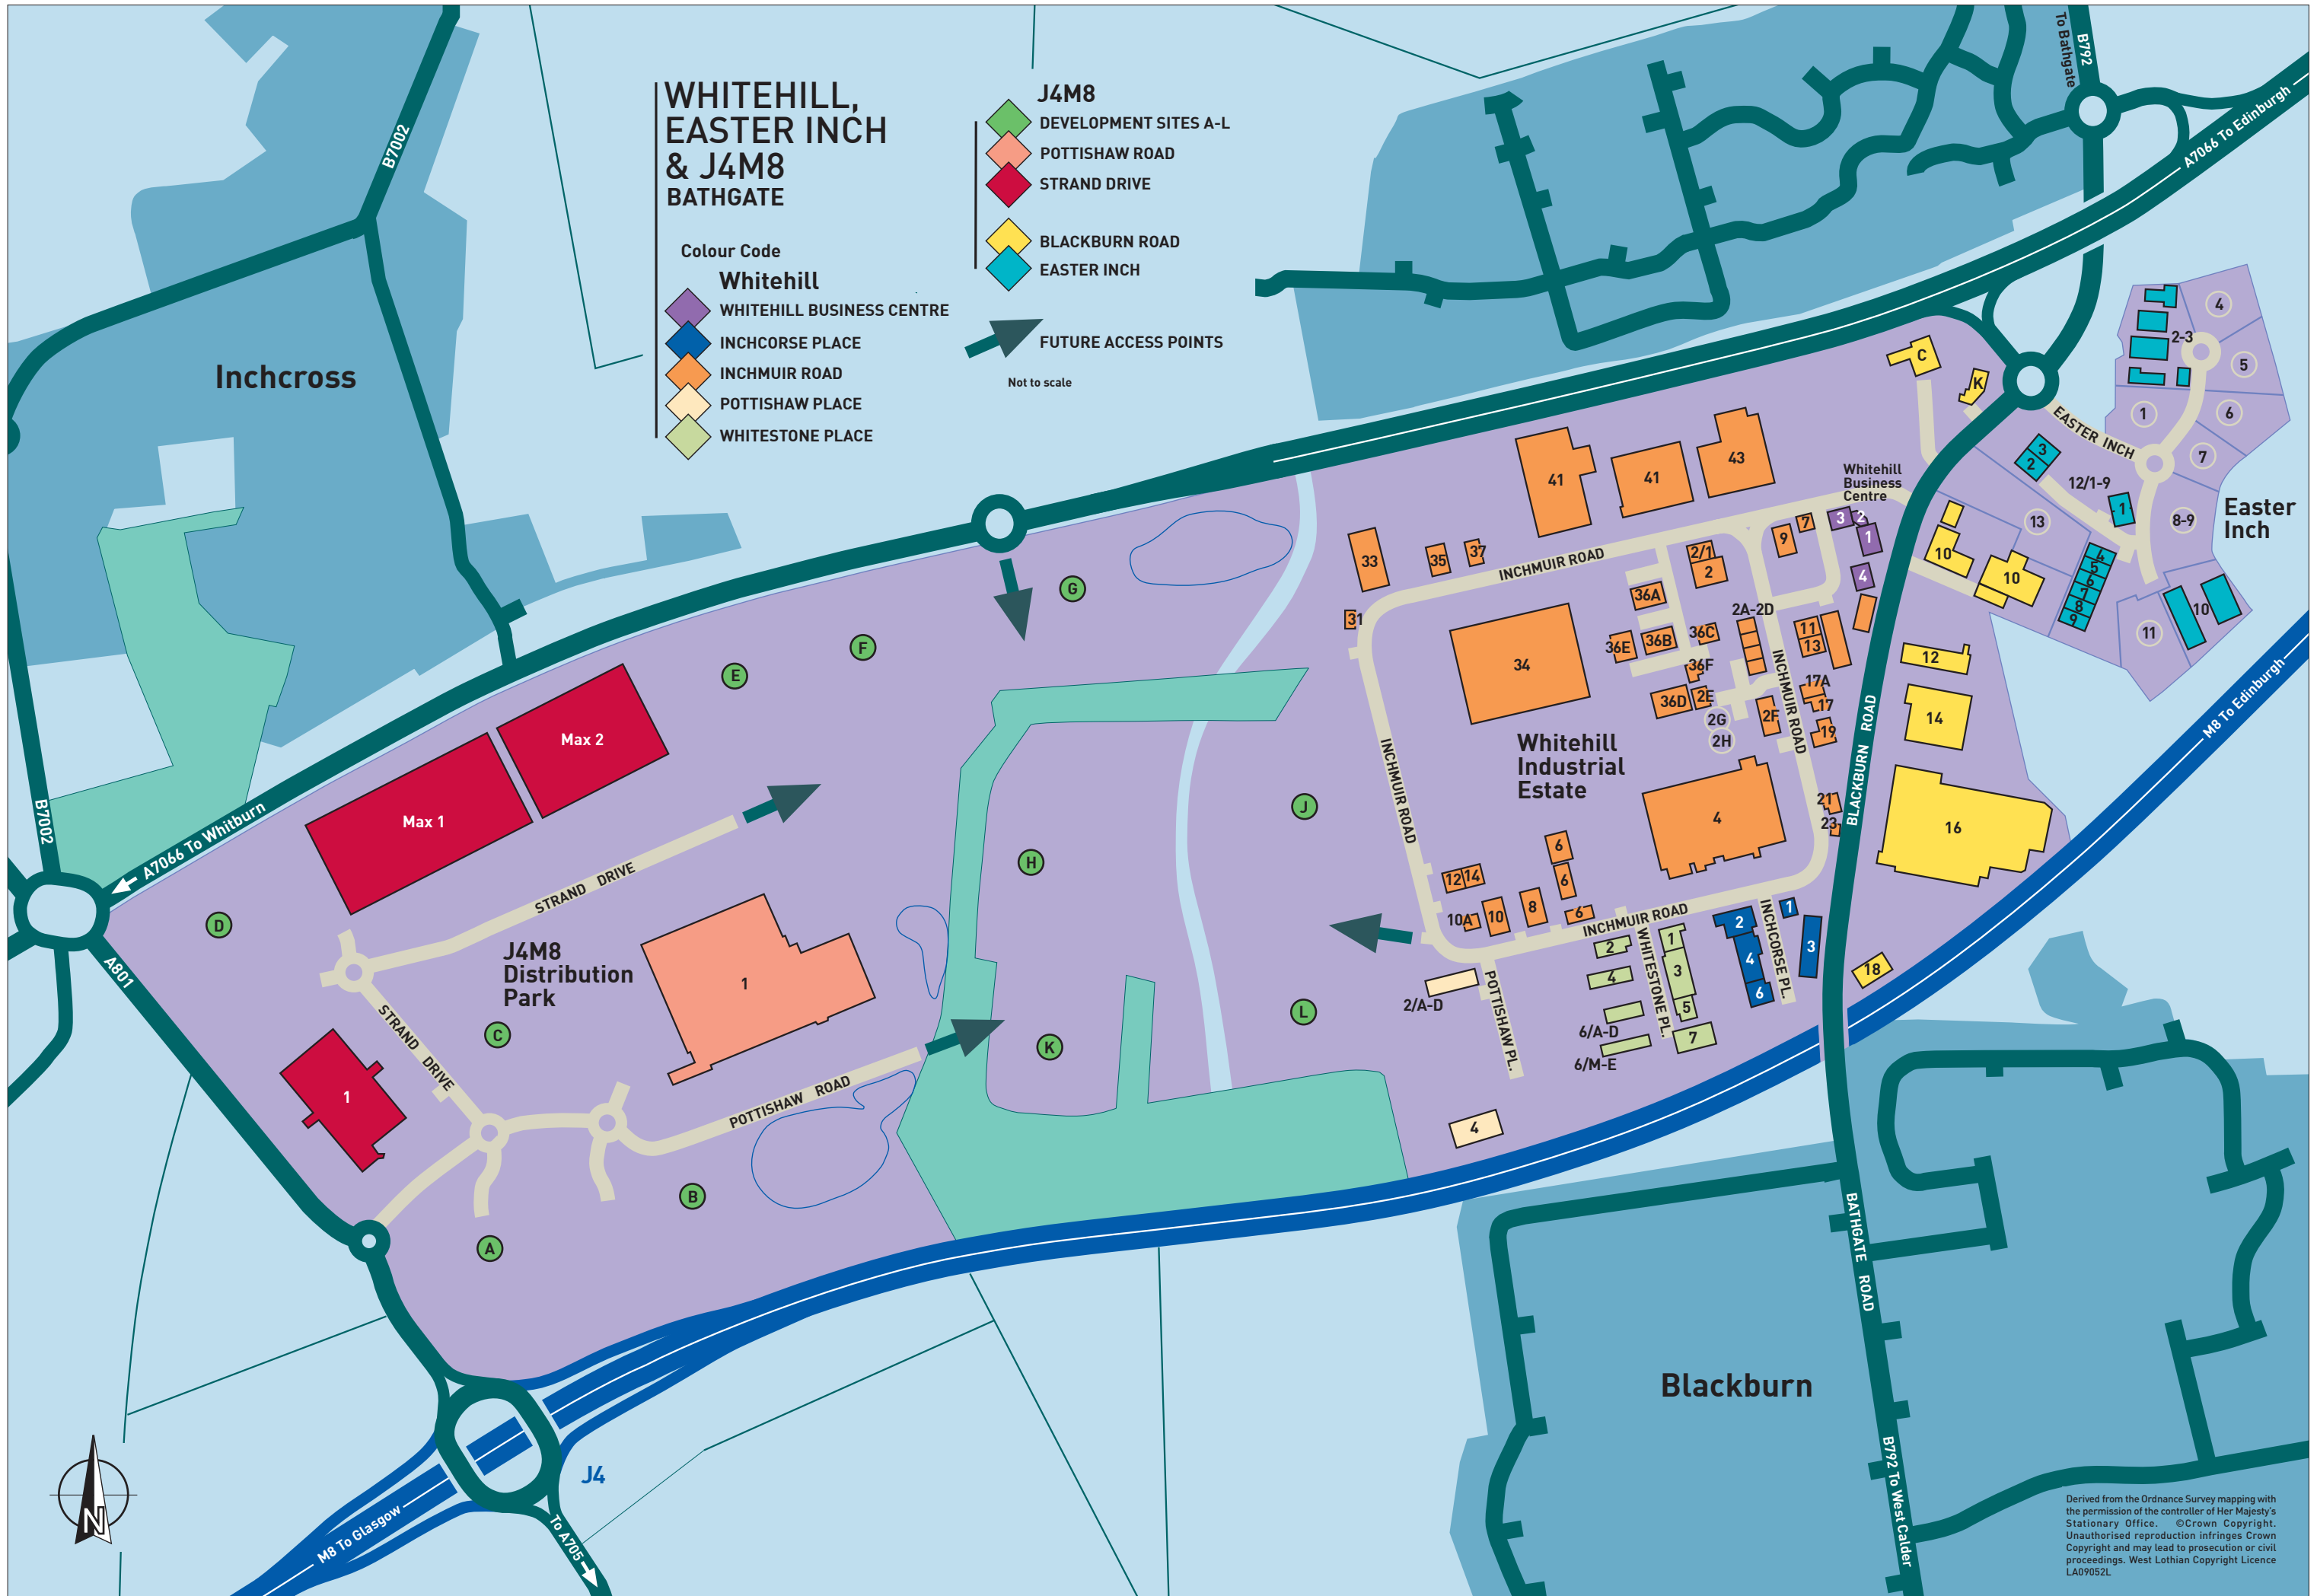

WHITEHILL, EASTER INCH & J4M8 BATHGATE

- Colour Code
- Whitehill**
- ◆ WHITEHILL BUSINESS CENTRE
 - ◆ INCHCORSE PLACE
 - ◆ INCHMUIR ROAD
 - ◆ POTTISHAW PLACE
 - ◆ WHITESTONE PLACE

- J4M8**
- ◆ DEVELOPMENT SITES A-L
 - ◆ POTTISHAW ROAD
 - ◆ STRAND DRIVE
 - ◆ BLACKBURN ROAD
 - ◆ EASTER INCH

FUTURE ACCESS POINTS
Not to scale

Derived from the Ordnance Survey mapping with the permission of the controller of Her Majesty's Stationary Office. ©Crown Copyright. Unauthorised reproduction infringes Crown Copyright and may lead to prosecution or civil proceedings. West Lothian Copyright Licence LA09052L

J4M8 Distribution Park, Blackburn Road and Easter Inch

Pottishaw Road	
1	Aldi Stores

Strand Drive	
1	Kuehne and Nagel
MAX 1	Vacant
MAX 2	Vacant

Blackburn Road	
C	The Cairn Hotel
K	Inch Engineering (Bathgate)
10	Pollock (Scotrans) Ltd
12 (I on assessors)	Precon Blocks
14	Spring Distribution (Scotland) Ltd
14	Bell Guarding
14	Bathgate Hire Centre
14	Leith Pine Factory
14	M & H Flooring Contractors
14	Temple Security Ltd
14A	A K Design
14A	Design Intuition
14A	Show Real Productions
14D	Queensferry Plumbing & Heating
14E	Lothian Motorcycle Training
14E	Fair Deal Autos Ltd
14E	Style Autos
14L	Craig Dymock (Recovery) Limited
14M	Euro Hire Drive
16	Pullman Fleet Services

Easter Inch	
1	Unbuilt Plot
2	Evans Business Centre
3	Evans Business Centre
4	Unbuilt Plot
5	Unbuilt Plot
6	Unbuilt Plot
7	Unbuilt Plot
8	Unbuilt Plot
9	Unbuilt Plot
10	Under Construction
11	Unbuilt Plot
12 - Unit 1	Vacant
12 - Unit 2	Vacant
12 - Unit 3	Vacant
12 - Unit 4	Vacant
12 - Unit 5	Vacant
12 - Unit 6	Vacant
12 - Unit 7	Vacant
12 - Unit 8	Vacant
12 - Unit 9	Vacant
13	Unbuilt Plot